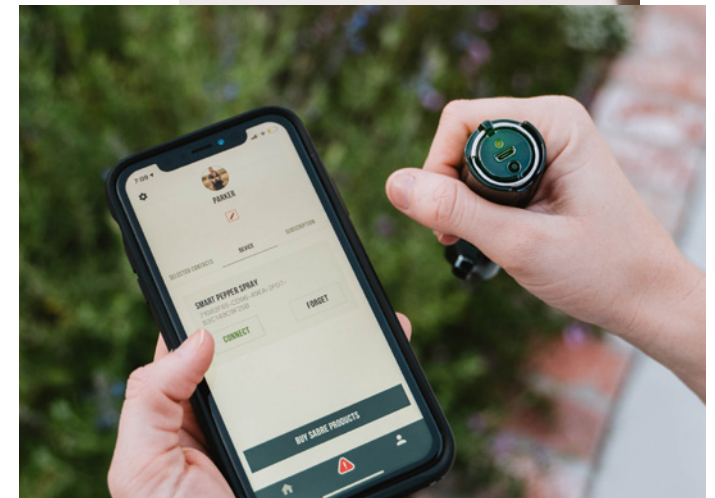

SMART PEPPER SPRAY

With SABRE's SMART Pepper Spray, you are never alone in an emergency. The SABRE SMART Pepper Spray uses Bluetooth technology to connect to the free SABRE Personal Safety App on your smartphone. A free text message containing a link to a map with your location is sent to trusted contacts whenever the pepper spray is deployed. Only SABRE provides real-time GPS tracking, which continuously updates your location, keeping family and friends informed of your location until you've made it to safety. A SABRE exclusive optional monitoring service is also available (paid subscription required).

The SABRE SMART Pepper Spray is refillable and rechargeable for the best value of any smart pepper device available.

Model: SABRE SMART Pepper Spray
Item Number: SPS-14-BK

COLOR: BK
■

Weight	0.54 oz / 15 gr	Spray Pattern	Powerful Stream
Safety	Flip Top	Formula	SABRE Red