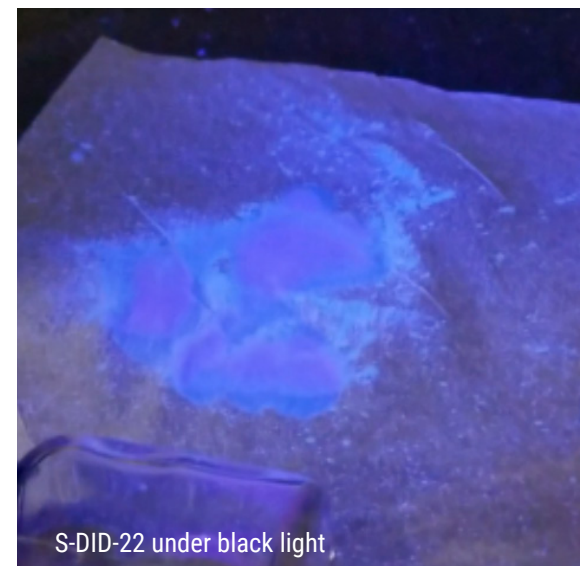

S-DID-22 under black light