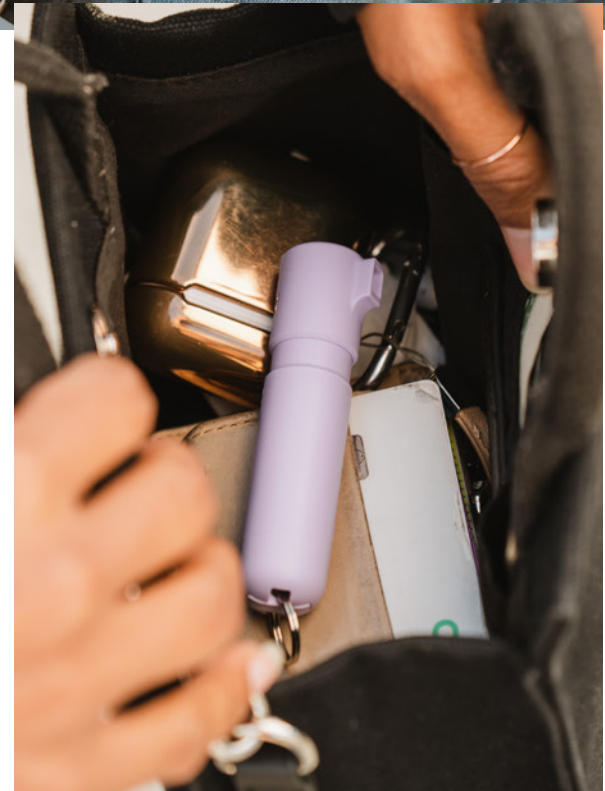

MIGHTY DISCREET

NEW COLOR

The Mighty Discreet Pepper Spray is the first pepper spray of its kind and is so small, you'll want to carry it everywhere. In fact, the Mighty Discreet is 40% smaller than traditional key ring pepper sprays, so it doesn't add unnecessary bulk to keys and can even fit in a small clutch or yoga pants for compact protection on the go. But don't let its size fool you, The SABRE Mighty Discreet Pepper Spray still packs a mean punch.

FORMULA: SABRE RED (Maximum Strength Red Pepper with UV Marking Dye)

SPRAY PATTERN: Powerful Stream

ITEM NUMBER: MD-XX-02

COLOR: BK MT LV