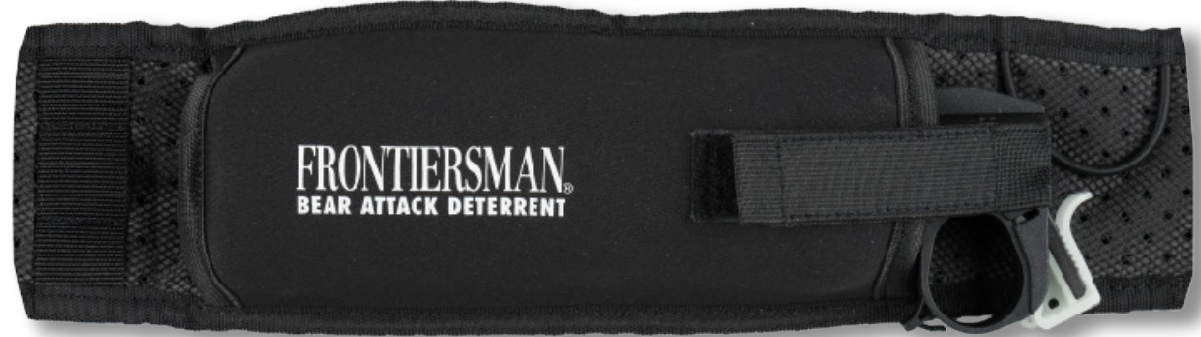

FRONTIERSMAN® BEAR BELT

The Frontiersman Bear Spray Belt is compatible with all Frontiersman Bear Spray canisters, making it the perfect companion for your next venture into bear country. Keep bear spray accessible without impeding your activity with a water-resistant pouch to secure bear spray, a cell phone carrier, and attach lightweight trail essentials using the MOLLE loops.

Convenient and comfortable for hiking, biking, cycling, walking, running or general outdoor use.

ITEM NUMBER: H-FWH-03