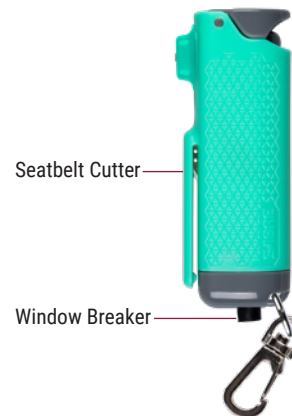

Model: Safe Escape 3-in-1 Automotive Tool with Seatbelt Cutter & Window Breaker
Item Number: SE-XX-01

COLOR: BK MT LG

Weight	0.54 oz / 15 gr	Spray Pattern	Gel Stream
Safety	Flip Top	Formula	SABRE Red