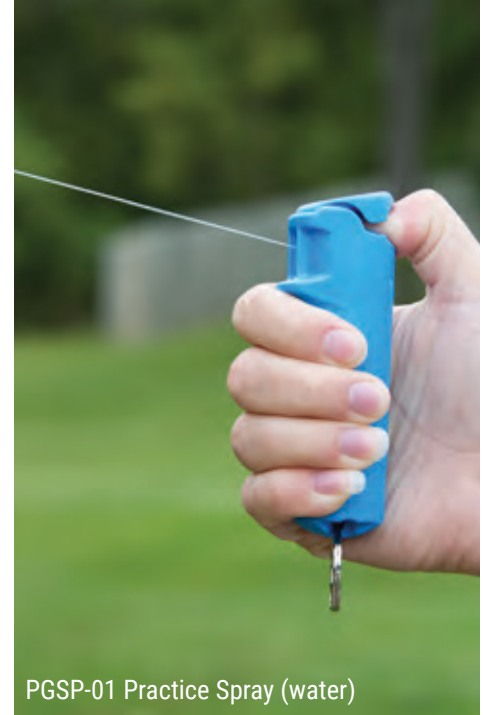

PGSP-01 Practice Spray (water)