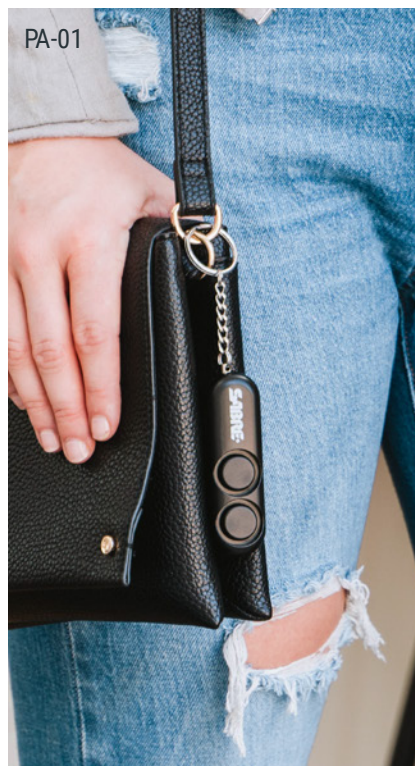

PERSONAL ALARMS

ATTENTION-GRABBING – Ear-piercing sounds help call for assistance in an emergency and help deter attackers.

VERSATILE AND EASY TO CARRY – These sleek, compact keychains attach to backpacks, purses or keys for convenient, instant access.

EASY TO USE – Pull the metal chain or press the button to sound the devices.

REUSABLE – Built to last with long-lasting batteries and rechargeable features.

BROAD CONSUMER APPEAL– Safe for children & a great personal safety option for any age.

COLOR: 01 NBCF

Decibel	120 dB
Range	1,280 Feet (390 m)
Batteries	Requires 4x LR41 (Included)

COLOR: BK NBCF LV WH -RGM

Decibel	130 dB
Range	1,250 Feet (381 m)
Batteries	Requires 4x LR44 (Included)

PA-01

COLOR: BK TQ

Decibel	120 dB
Range	1,150 Feet (351 m)
Batteries	Requires 3x LR44 (Included)

Decibel	115 dB
Range	1/2 Mile (805 m)
Blasts	Up to 50 1/4-second or Up to 25 1/2-second